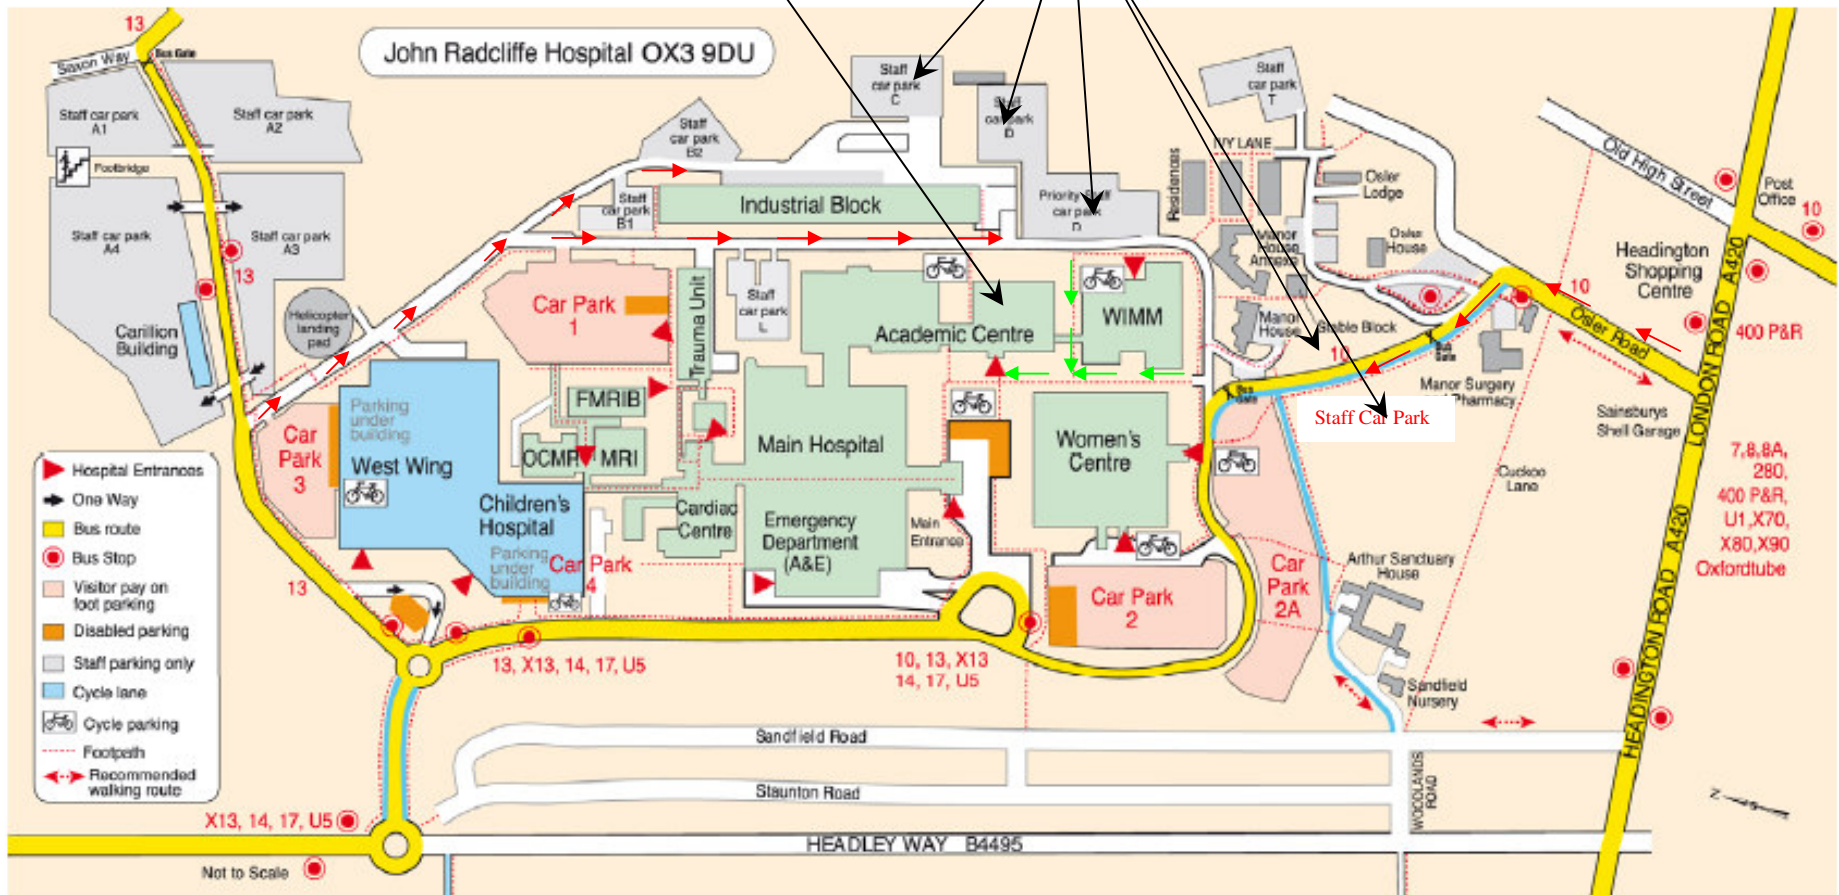

Tingewick Hall

Nearest Free Car parks  
(Staff Car parks C, D)  
for UDAYAN audience

Small red arrows indicate preferred car routes to car parks. Small green arrows indicate preferred foot paths to reach the venue.